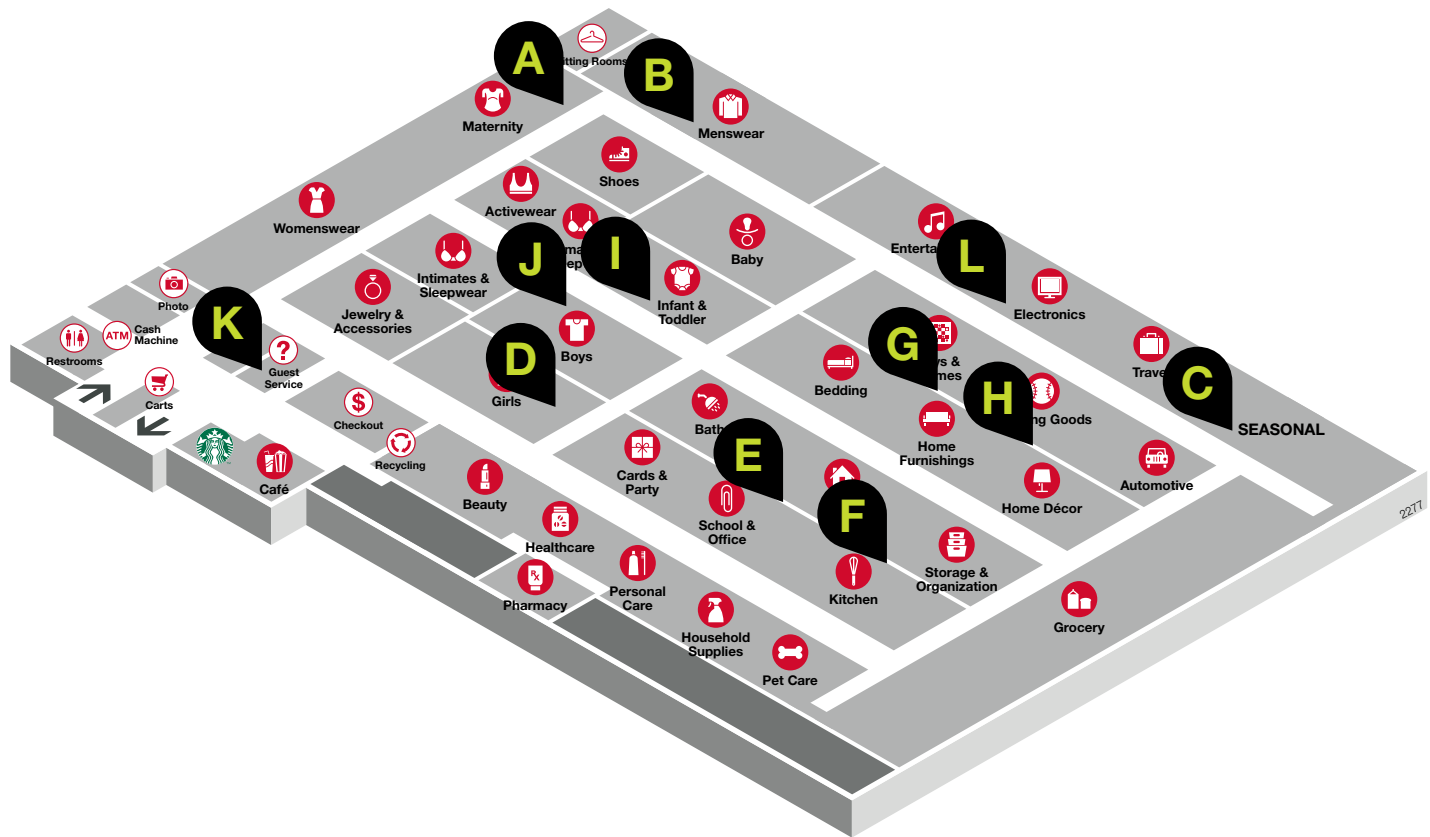

# Big deals in unexpected places.

if your item isn't mapped, it's right where you'd expect!

## A TV Shop

TVs  
DVD/Blu-ray Players  
HDMI Cables  
Soundbars  
Wall Mounts

## K Ticketed TVs

## L Apple Shop

EXPECT MORE. PAY LESS.

Store 2277