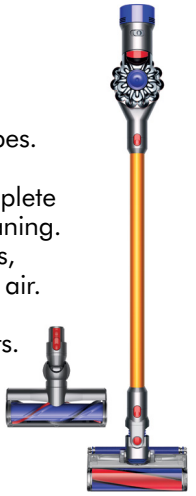

All Dyson cordless vacuums feature:

The most efficient cyclone technology

Balanced for floor-to-ceiling cleaning

2-year limited warranty

U.S.-based customer service call center

dyson v6 cord-free

For all floor types.

dyson v7 motorhead

For all floor types.
Deeper carpet cleaning.

dyson v8 animal

For all floor types.
Deeper carpet cleaning.
Extra tools for homes with pets.

dyson v8 absolute

For all floor types.
Deeper carpet cleaning. Complete hard floor cleaning.
Traps allergens, expels cleaner air.
Extra tools for homes with pets.